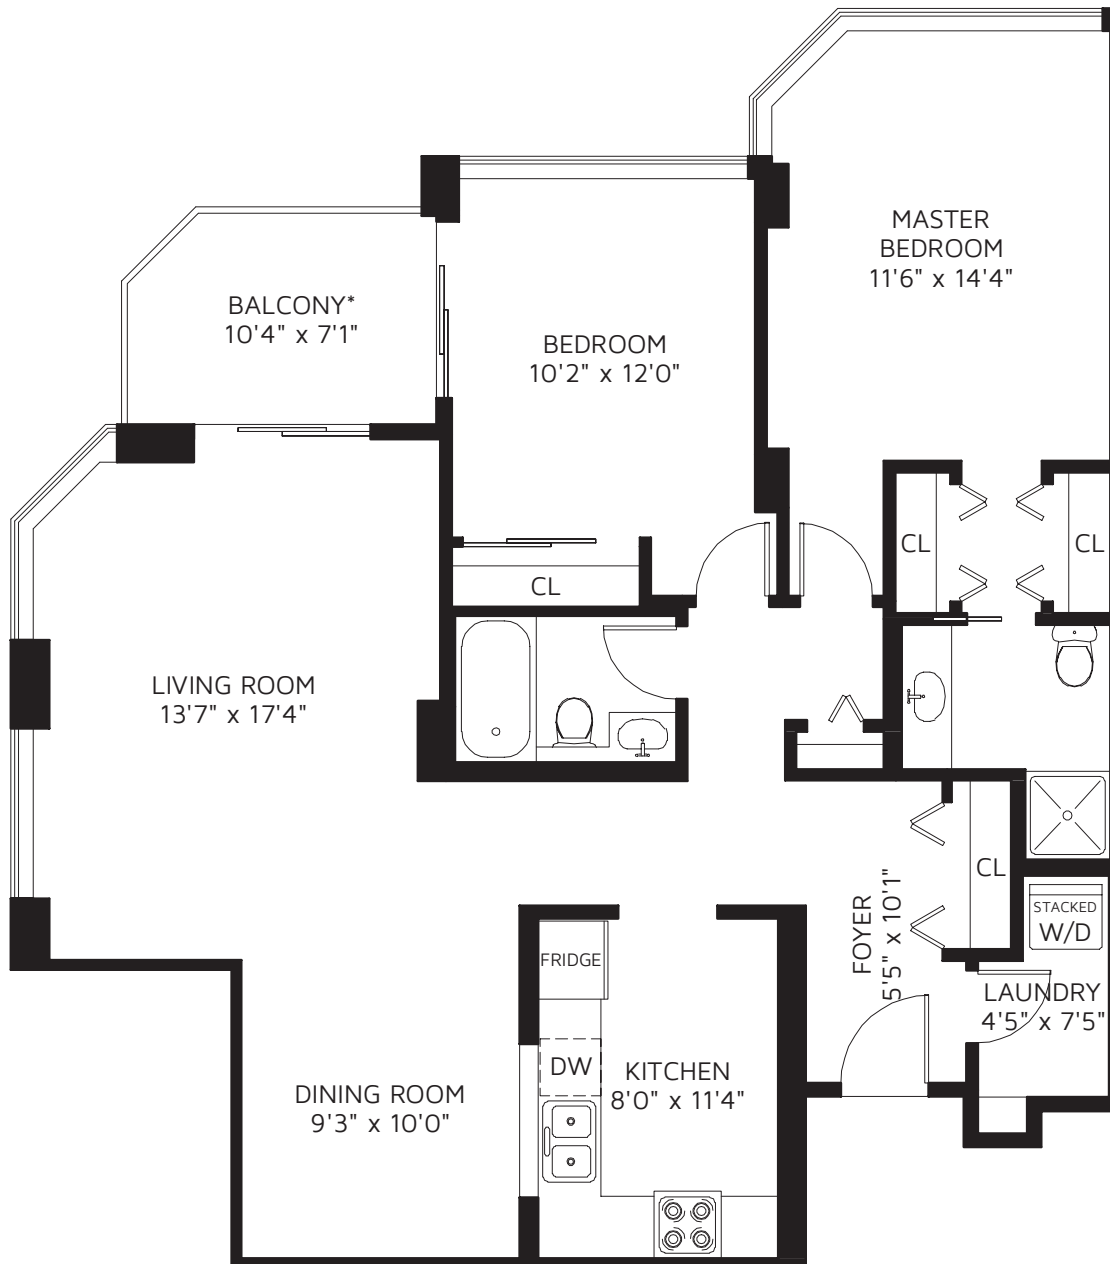

**VISTA ROYALE**

1705 - 121 TENTH ST, NEW WESTMINSTER, V3M 3X7

**TOTAL FINISHED AREA 1,172 SQ FT**

**BALCONY\* 73 SQ FT**

\*NOT INCLUDED IN OVERALL SQUARE FOOTAGE